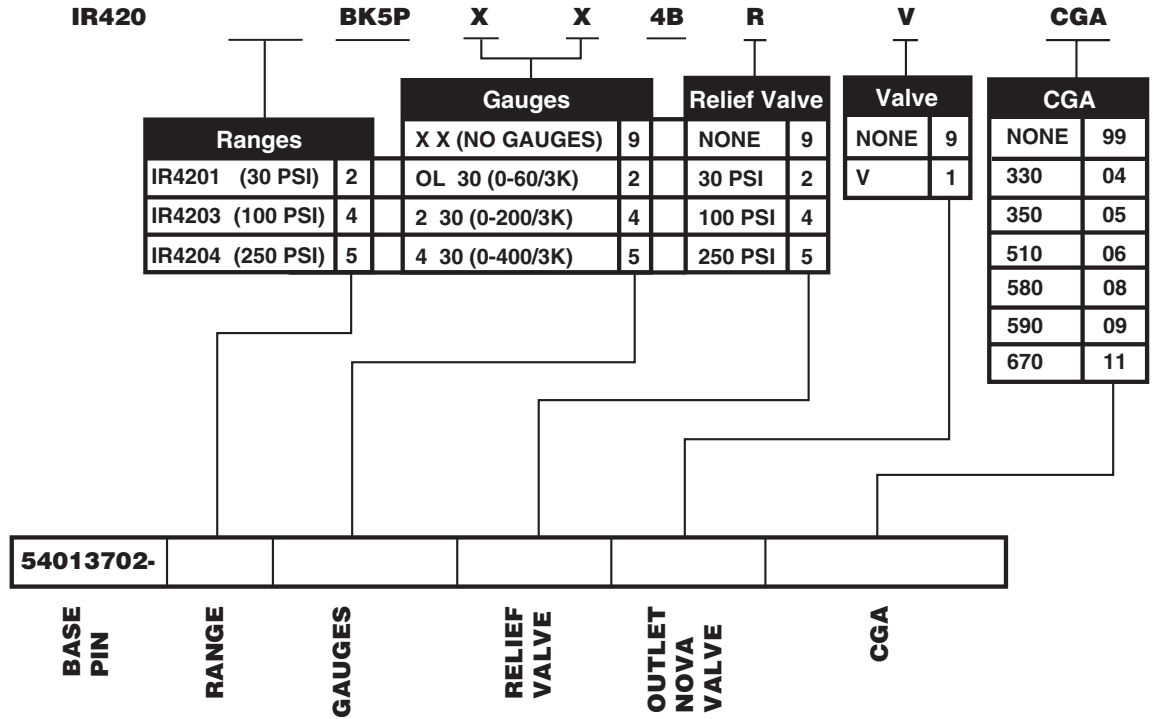

IR4200 MATRIX (5P)

Matrix