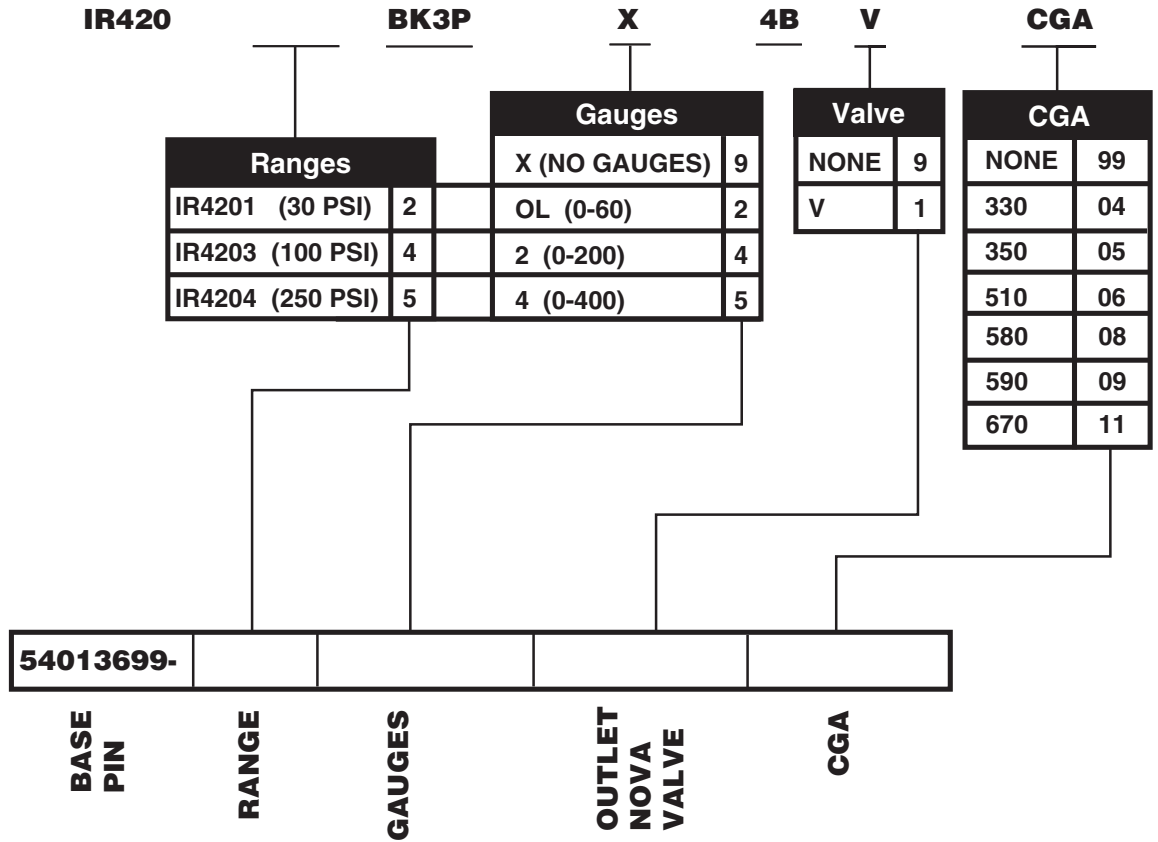

# IR4200 MATRIX (3P)

## Porting Configuration